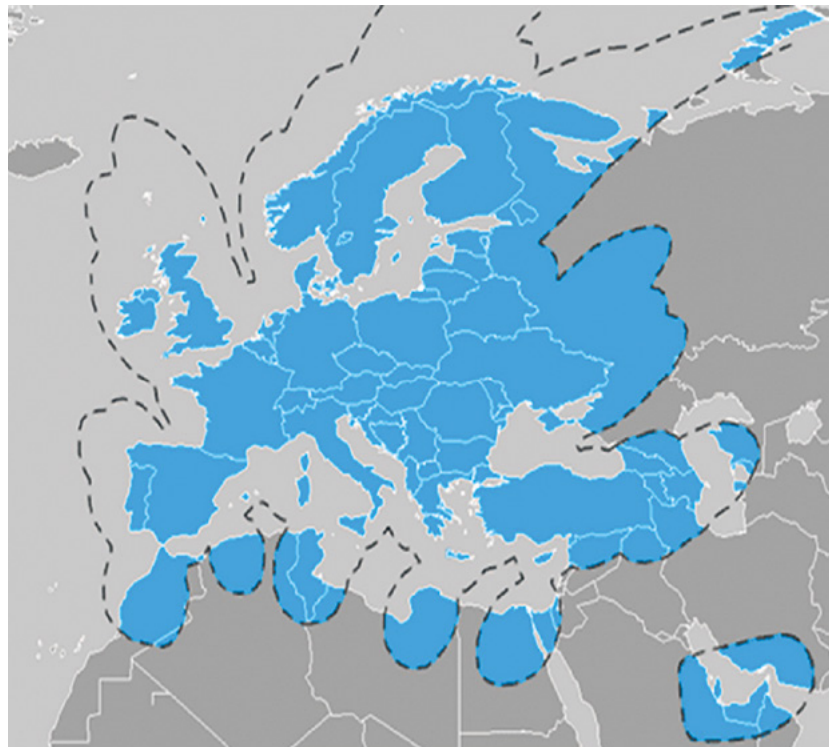

### SPECIFICATION:

Dimensions:  
1150 x 800mm

Stow height:  
355mm (max)

Weight: Roof mount <19Kg  
Indoor equipment <4Kg

Performance:  
22Mbps

Pointing time:  
<2 minutes (typical)

Tooway coverage